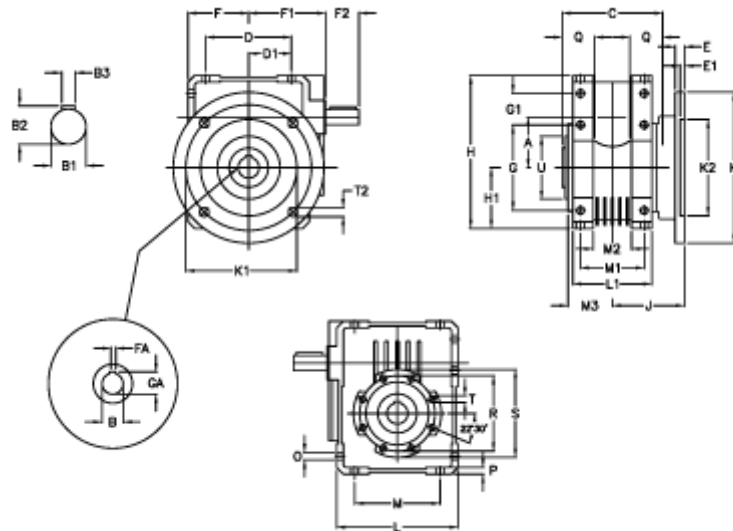

Article number: 3922075060500

Description: Worm gear with solid input shaft
W 75UFC1-60-HS unassembled

Measures

A = 75.00	Description = W75 UFC-xx-P71 B5	G1 = 46.5	L = 174	Q = 40
B = 30	E = 12	GA = 33.3	L1 = 104	R = 110
B1 = 19	E1 = 5	H = 220.5	M = 126	S = 125
B2 = 21.5	F = 87.0	H1 = 87.0	M1 = 82	T = M8x14
B3 = 6	F1 = 124.5	J = 85.0	M2 = 44	T2 = 12.5
C = 127	F2 = 40	K = 200	M3 = 58.5	U = 90
D = 109.5	FA = 8	K1 = 165	O = 10.5	
D1 = 46.5	G = 126	K2 = 130	P = 9	